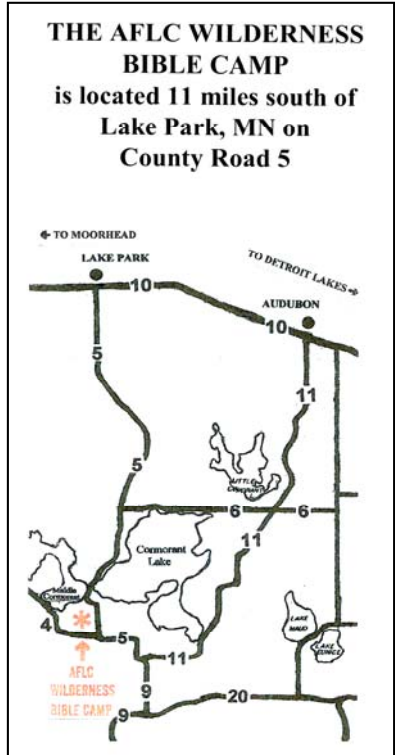

AFLC Wilderness Camp—Campground hosts needed for 2015

The AFLC Wilderness Bible Camp located in scenic northern Minnesota lake country southwest of Detroit Lakes is looking for a campground host (s) for the summer of 2015.

Duties would include: opening and closing the camp for the 5-8 groups that use the camp each summer; cleaning; and grounds maintenance.

RV hookup facilities are available along with dorm style rooms.

If you are interested or know somebody that might be interested please contact Matt Olson at 612-240-1156 with questions.

Wilderness Camp Contact: Mr. Matthew Olson, 612-240-1156

AFLC Wilderness Camp—Campground hosts needed for 2015

The AFLC Wilderness Bible Camp located in scenic northern Minnesota lake country southwest of Detroit Lakes is looking for a campground host (s) for the summer of 2015.

Duties would include: opening and closing the camp for the 5-8 groups that use the camp each summer; cleaning; and grounds maintenance.

RV hookup facilities are available along with dorm style rooms.

If you are interested or know somebody that might be interested please contact Matt Olson at 612-240-1156 with questions.

Wilderness Camp Contact: Mr. Matthew Olson, 612-240-1156