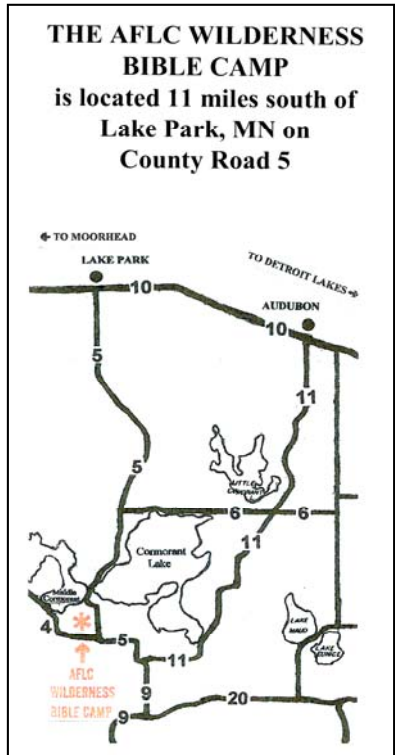

Wilderness Camp Contact: Mr. Matthew Olson, 612-240-1156